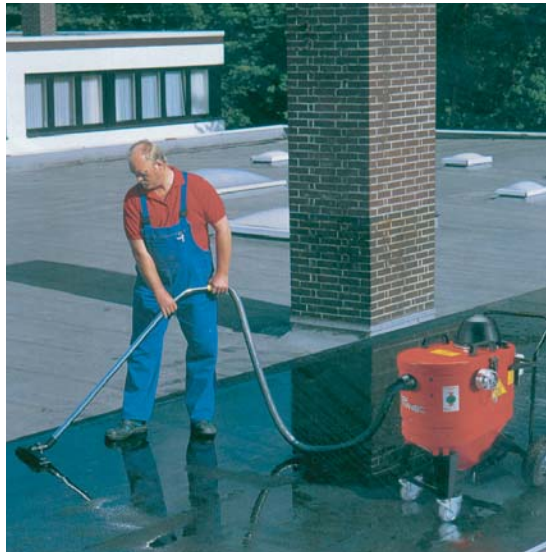

# WSP Series Wet Vacuum

Get rid of the mop and bucket with Ruwac's Wet Vacuum. Specifically engineered to vacuum and pump at the same time, its long lasting motor and upgradeable housing ensures lifelong durability no matter what the application. You'll never have to lift another heavy load: emptying is as easy as flicking a switch. Our pump removes liquids at 38 gallons per minute, and the vacuum features an 8 inch discharge plate for solid matter. We feature a compression cast composite housing that will never dent or rust. It is also equipped with a float assembly that monitors liquid intake, eliminating the chance for overflow. A complete line of accessories is available to compliment the Ruwac Wet Vacuum. Save time and money - add one to your job, today.